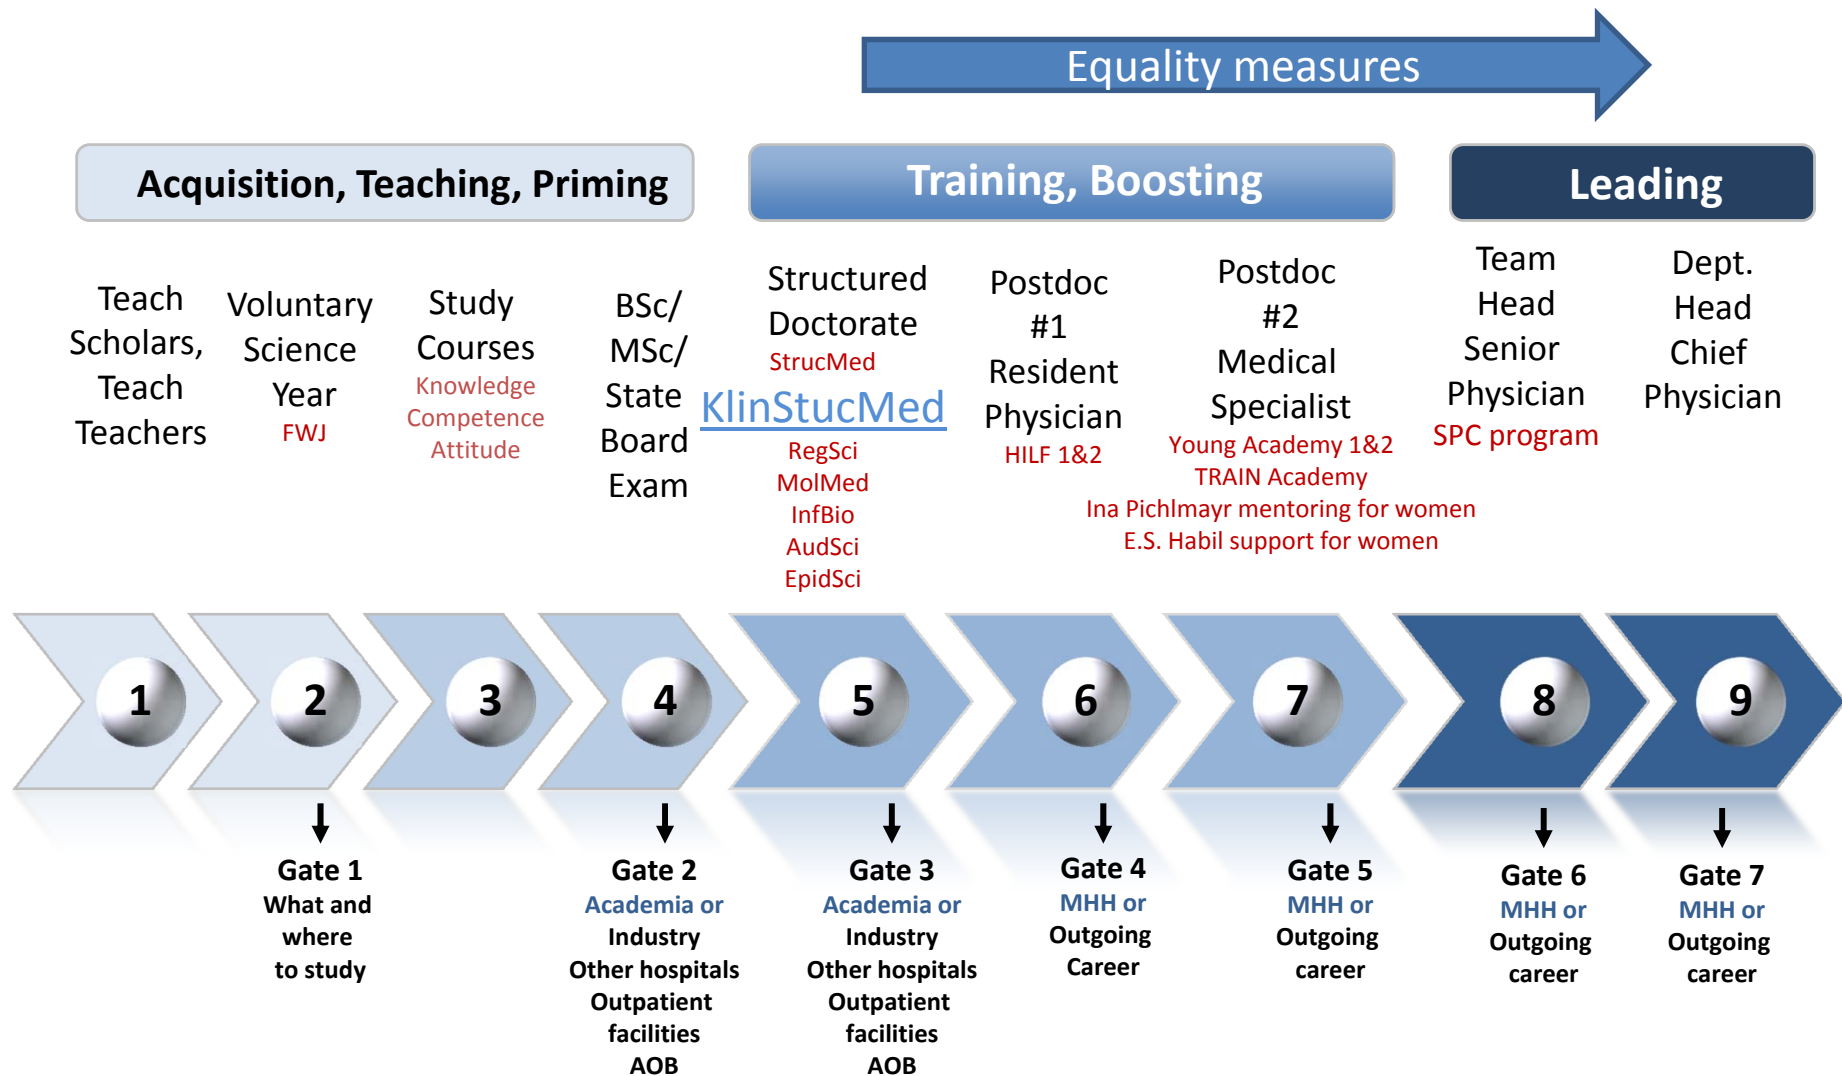

MHH Karriereprogramme

Structured medical doctorates and PhD programs >10 years; IFB-Tx career program, N>200 since 2008, Physician-Scientist program “Young Academy”, N~30 since 2014; Excellence program for senior physician-scientists (EXC REBIRTH, since 2016); Occupational training in translational sciences since 2015 (TRAIN Academy)